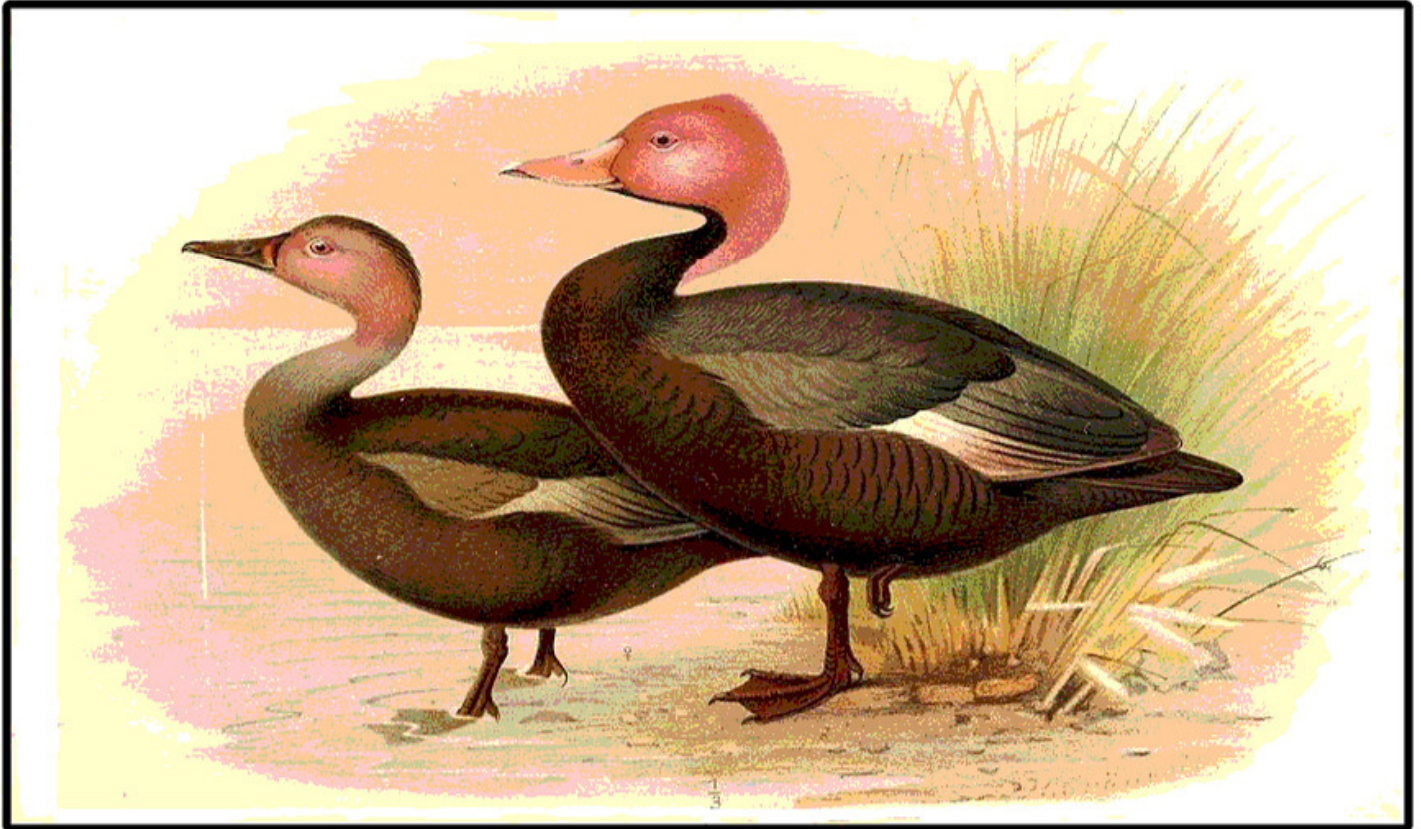

## PINK-HEADED DUCK

---

---

*Rhodonessa caryophyllacea*

Once found in Gangetic plains of India, Bangladesh and in Myanmar.

This species of duck has not been spotted since 1950. It is considered Critically Endangered though some suggest it may have gone Extinct.