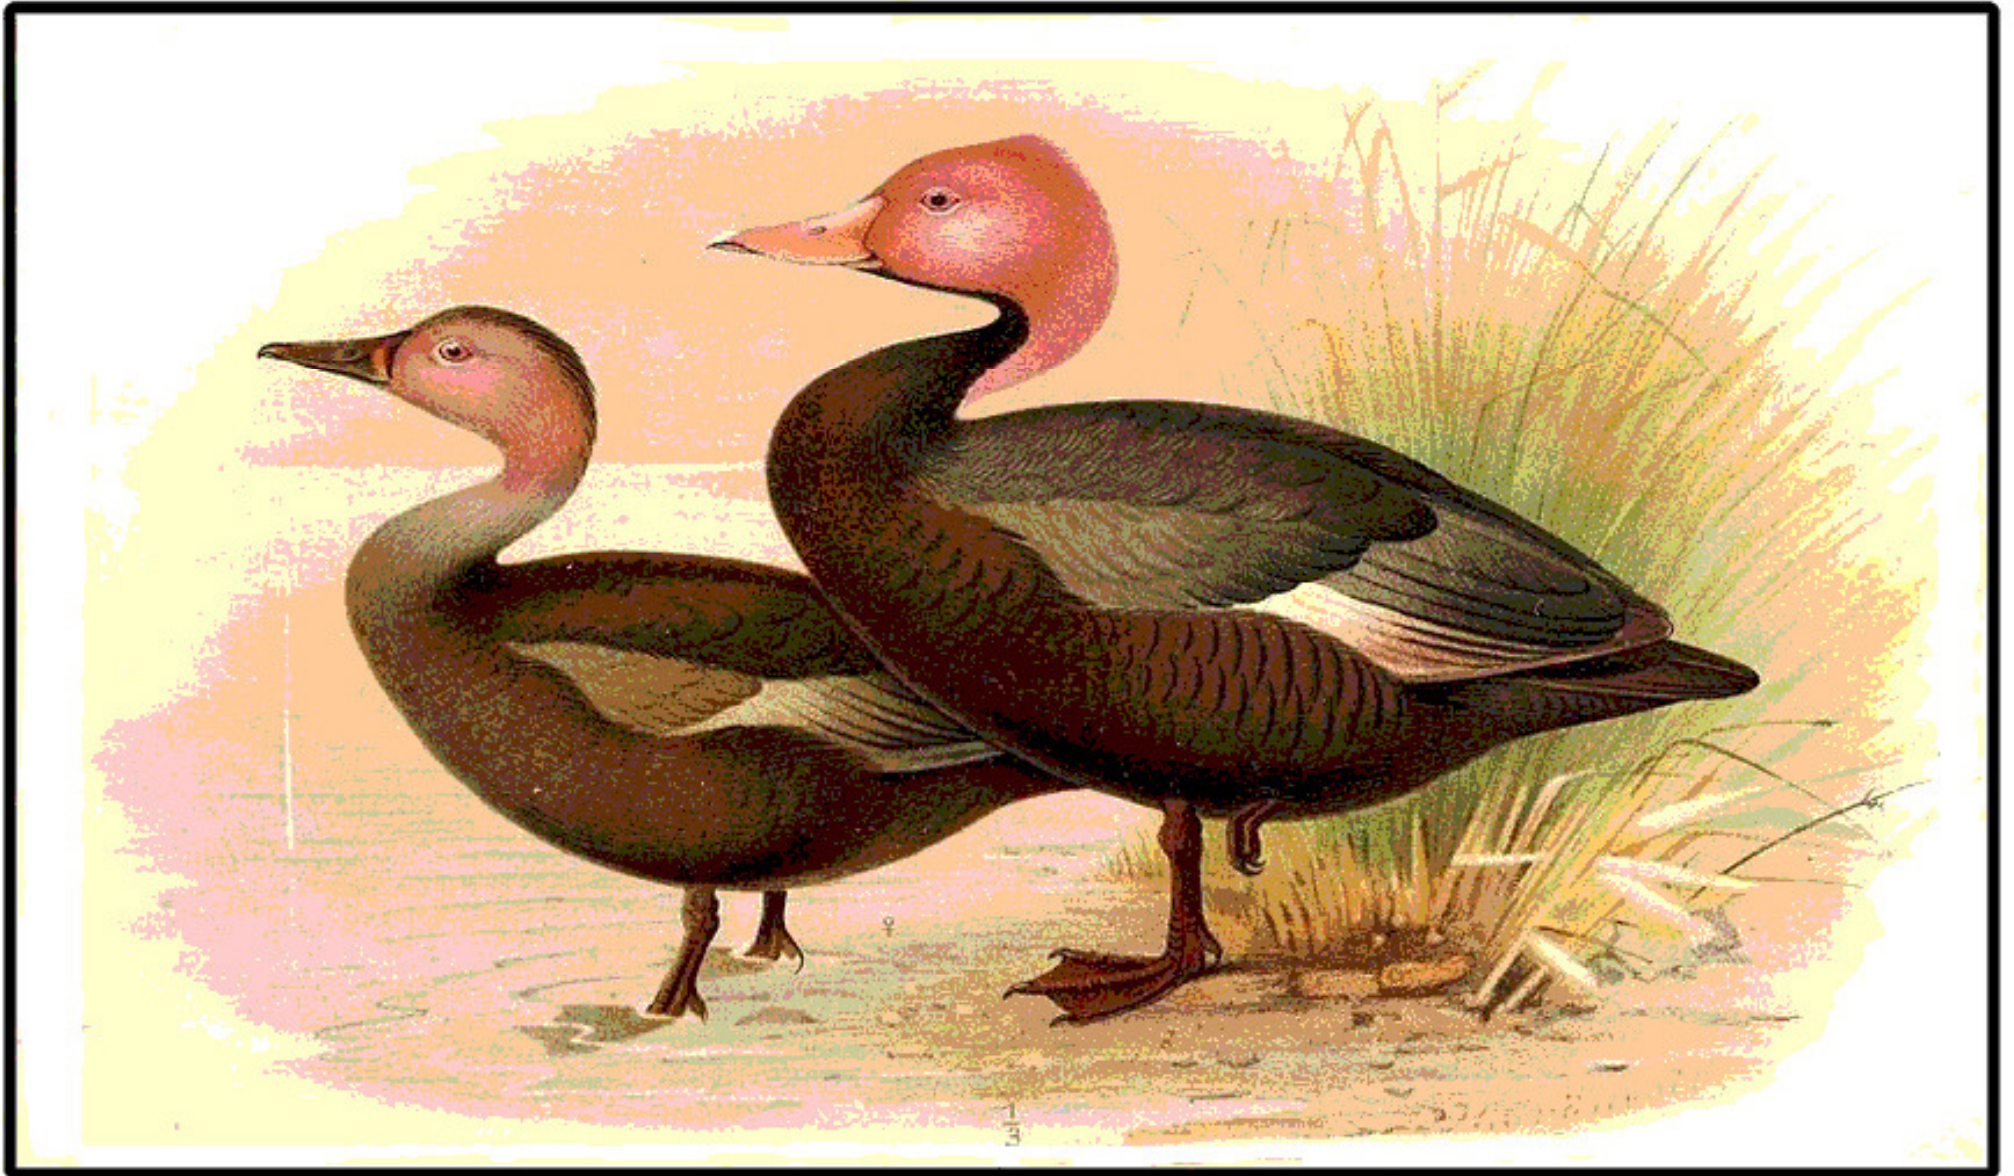

MISSING

PINK-HEADED DUCK

Rhodonessa caryophyllacea

Once found in Gangetic plains of India, Bangladesh and in Myanmar.

This species of duck has not been spotted since 1950. It is considered Critically Endangered though some suggest it may have gone Extinct.

We DO NOT KNOW what made it disappear.

Wildlife: Let us NOT encroach on their habitat.

Save Wildlife, Save Humanity - Delhi Greens
